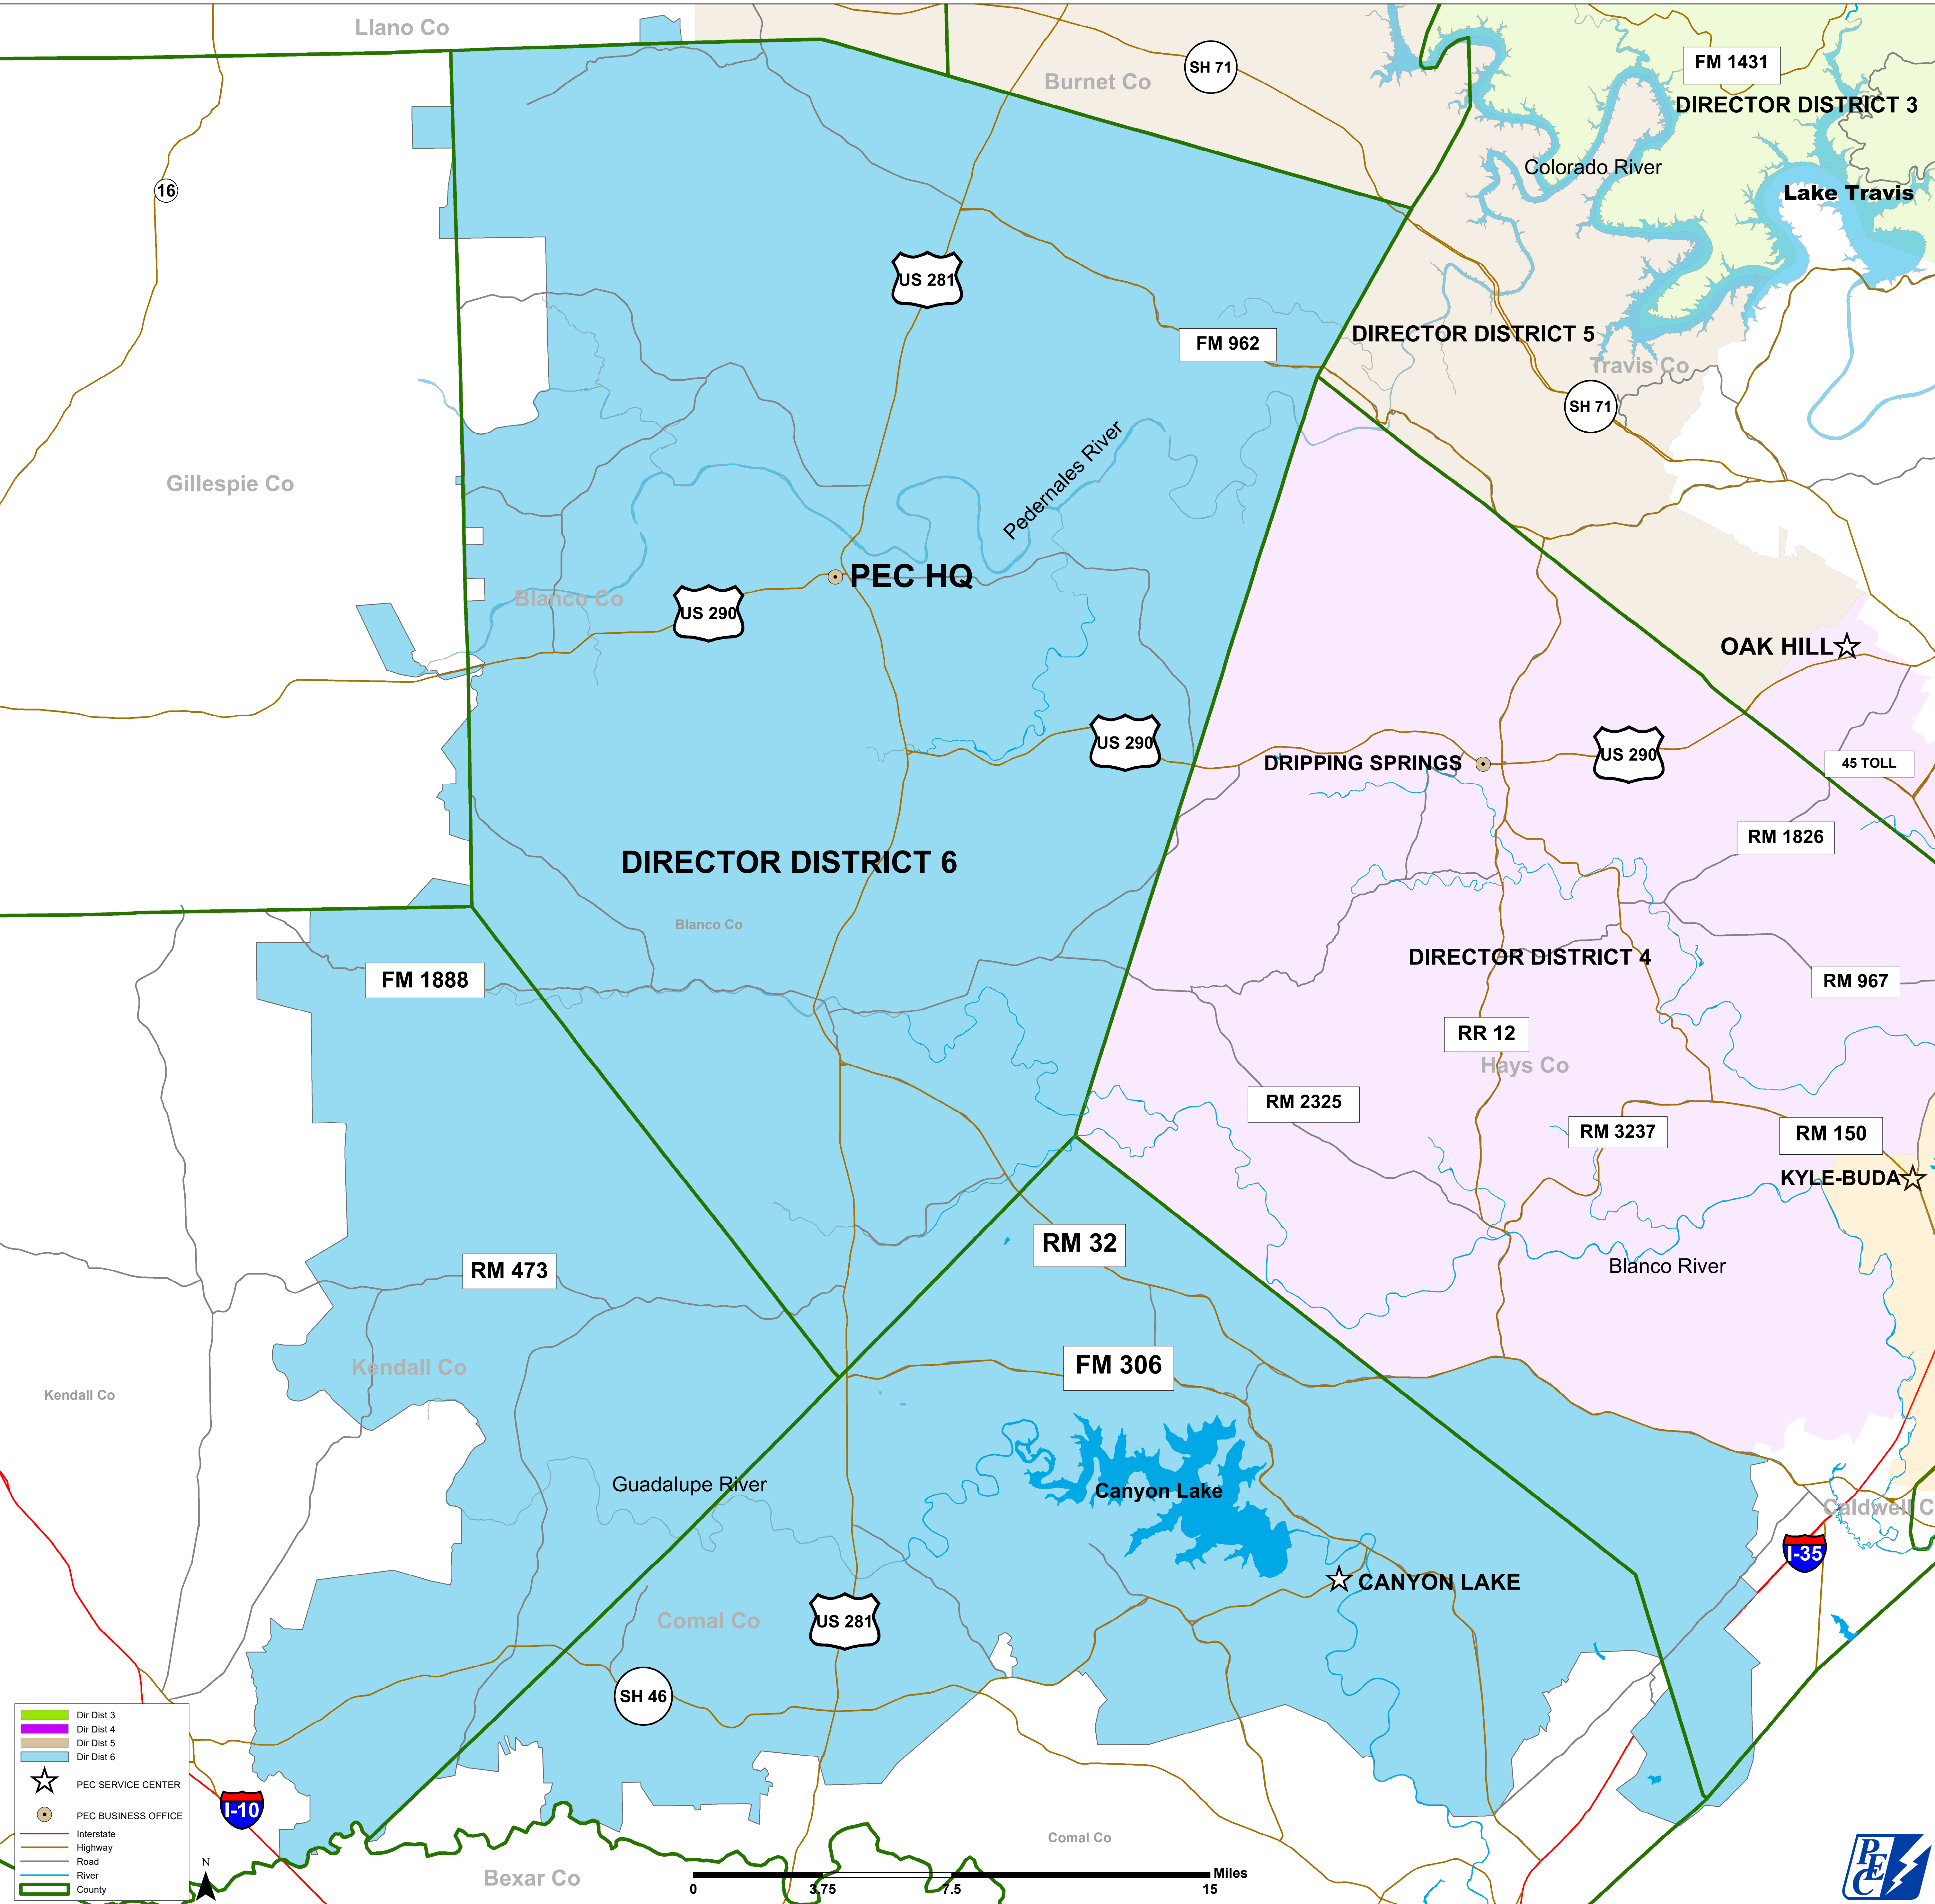

Director District 6 East Boundary November 2022

- Dir Dist 3
- Dir Dist 4
- Dir Dist 5
- Dir Dist 6
- PEC SERVICE CENTER
- PEC BUSINESS OFFICE
- Interstate
- Highway
- Road
- River
- County

0 3.75 7.5 15 Miles

Director District 6 West Boundary November 2022
(Certain areas within the boundary show does not receive PEC electric service)